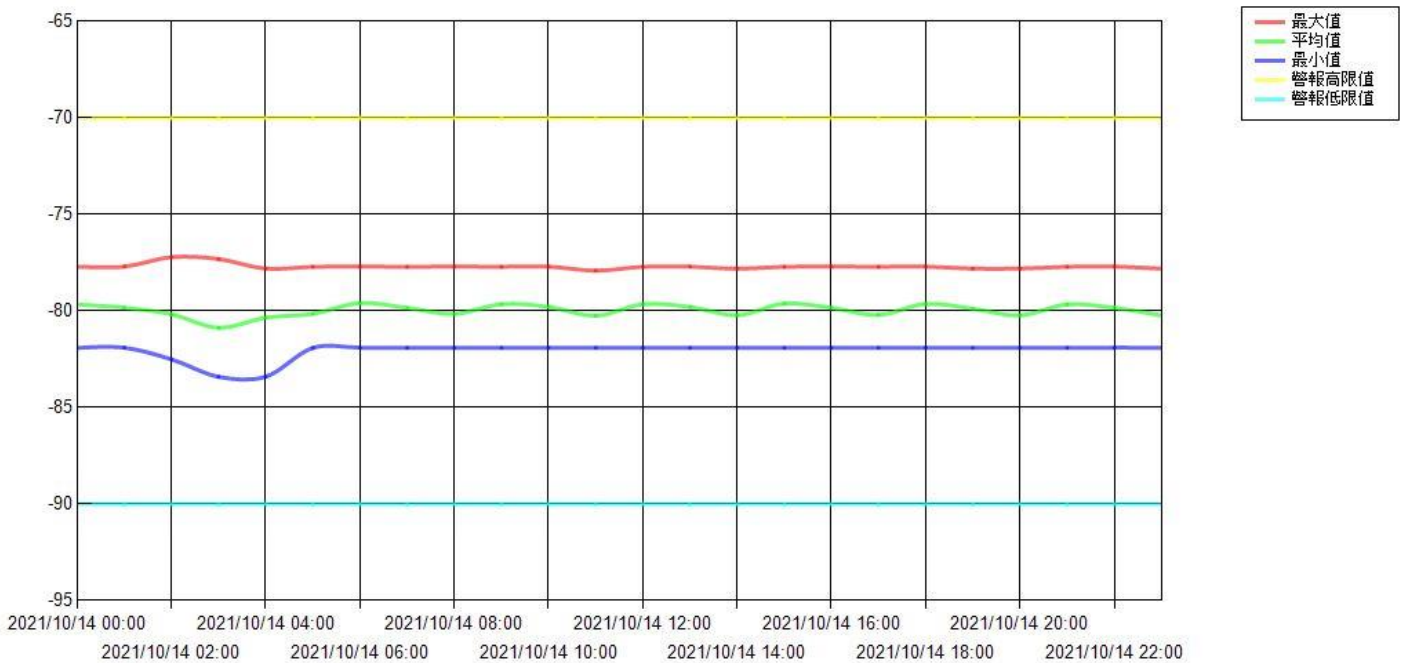

單一測點報表

開始: 2021/10/14 00:00 結束: 2021/10/14 23:59 刻度: 60分 查詢 關閉

- 全部
  - DNA室
    - ☐ E102溫度
    - ☐ E102濕度
    - ☐ E103溫度
    - ☐ E103濕度
    - ☒ E102-1(-80°C冰箱)溫度
    - ☐ E102-2(-80°C冰箱)溫度
    - ☐ E103-1(-20°C冰箱)溫度
    - ☐ E103-2(-20°C冰箱)溫度
    - ☐ New33
    - ☐ E104-1(-20°C冰箱)溫度
    - ☐ E104-2(-20°C冰箱)溫度
    - ☐ E104-3(-20°C冰箱)溫度
  - A101室
    - ☐ A101溫度
    - ☐ A101濕度
    - ☐ A101室-New1溫度
    - ☐ A101室-New2溫度
    - ☐ A101室-New3溫度
    - ☐ A101室-New4溫度
    - ☐ A101室-New5溫度
    - ☐ A101室-New6溫度
    - ☐ A101室-New7溫度
    - ☐ A101室-New8溫度

單一測點報表(60分):E102-1(-80°C冰箱)(1.6)
2021/10/14 00:00-2021/10/14 23:59

1/2

	最大值	平均值	最小值
2021/10/14 00:00	-77.7	-79.7	-81.9
2021/10/14 01:00	-77.7	-79.8	-81.9
2021/10/14 02:00	-77.2	-80.2	-82.5
2021/10/14 03:00	-77.3	-80.9	-83.4
2021/10/14 04:00	-77.8	-80.3	-83.4
2021/10/14 05:00	-77.7	-80.1	-81.9
2021/10/14 06:00	-77.7	-79.6	-81.9
2021/10/14 07:00	-77.7	-79.8	-81.9
2021/10/14 08:00	-77.7	-80.1	-81.9
2021/10/14 09:00	-77.7	-79.6	-81.9
2021/10/14 10:00	-77.7	-79.8	-81.9
2021/10/14 11:00	-77.9	-80.2	-81.9
2021/10/14 12:00	-77.7	-79.6	-81.9
2021/10/14 13:00	-77.7	-79.8	-81.9
2021/10/14 14:00	-77.8	-80.2	-81.9
2021/10/14 15:00	-77.7	-79.6	-81.9
2021/10/14 16:00	-77.7	-79.8	-81.9
2021/10/14 17:00	-77.7	-80.2	-81.9

單一測點報表(60分):E102-1(-80°C冰箱)(1.6)

2021/10/14 00:00-2021/10/14 23:59

2/2